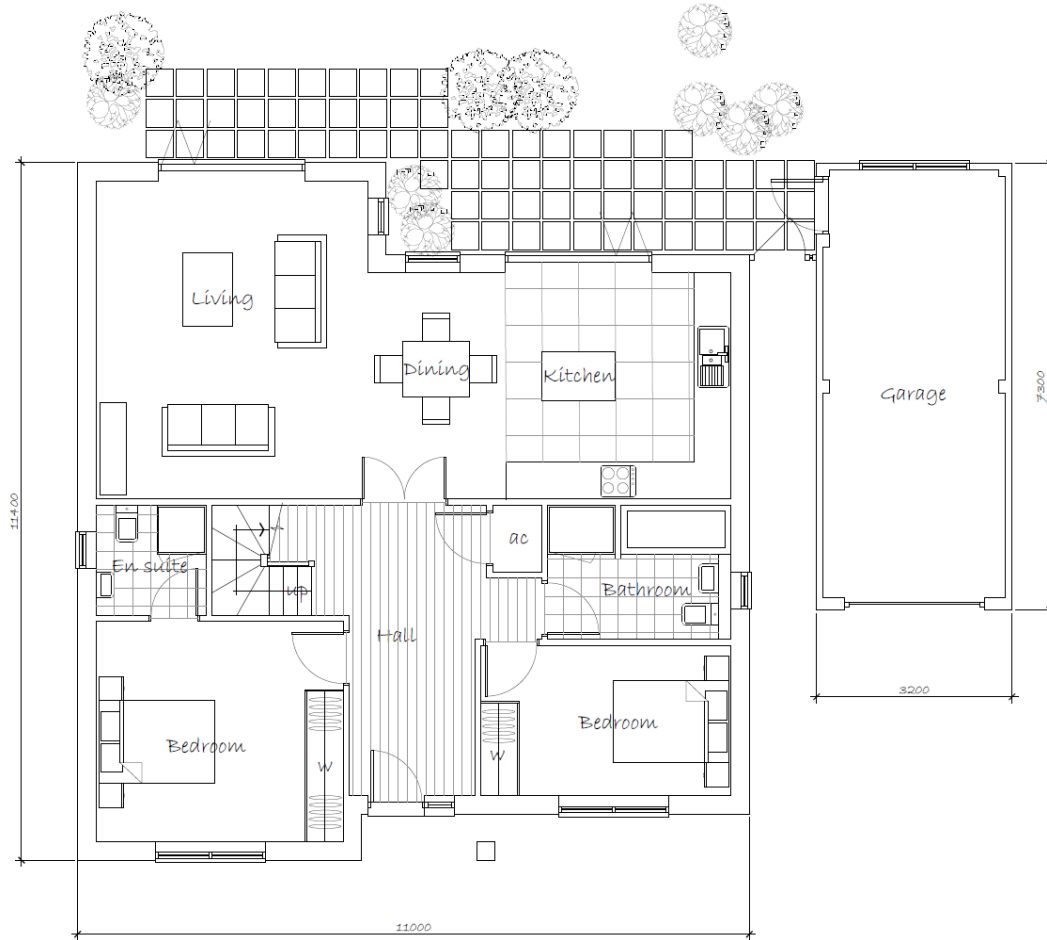

HW/FUL/20/00227 – 5 Burnett Park

Proposed Site Plan

Proposed Elevations

Front Elevation

Side Elevation

Rear Elevation

Flank Elevation

Proposed Ground Floor Plan

Proposed First Floor Plan