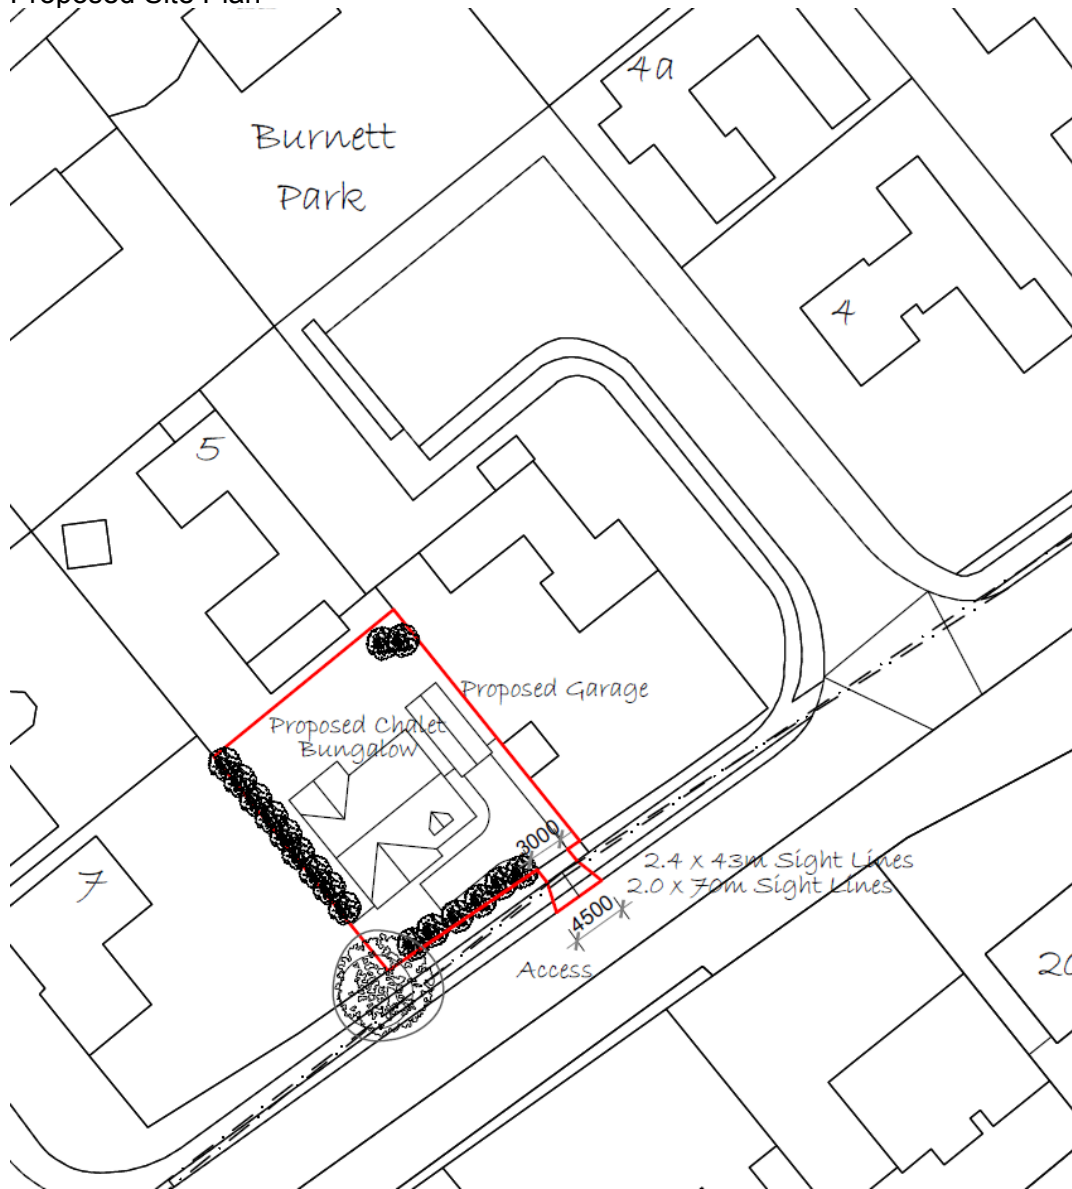

HW/FUL/20/00227 – 5 Burnett Park

Proposed Site Plan

Proposed Elevations

Front Elevation

Side Elevation

Rear Elevation

Flank Elevation

Proposed Ground Floor Plan

Proposed First Floor Plan