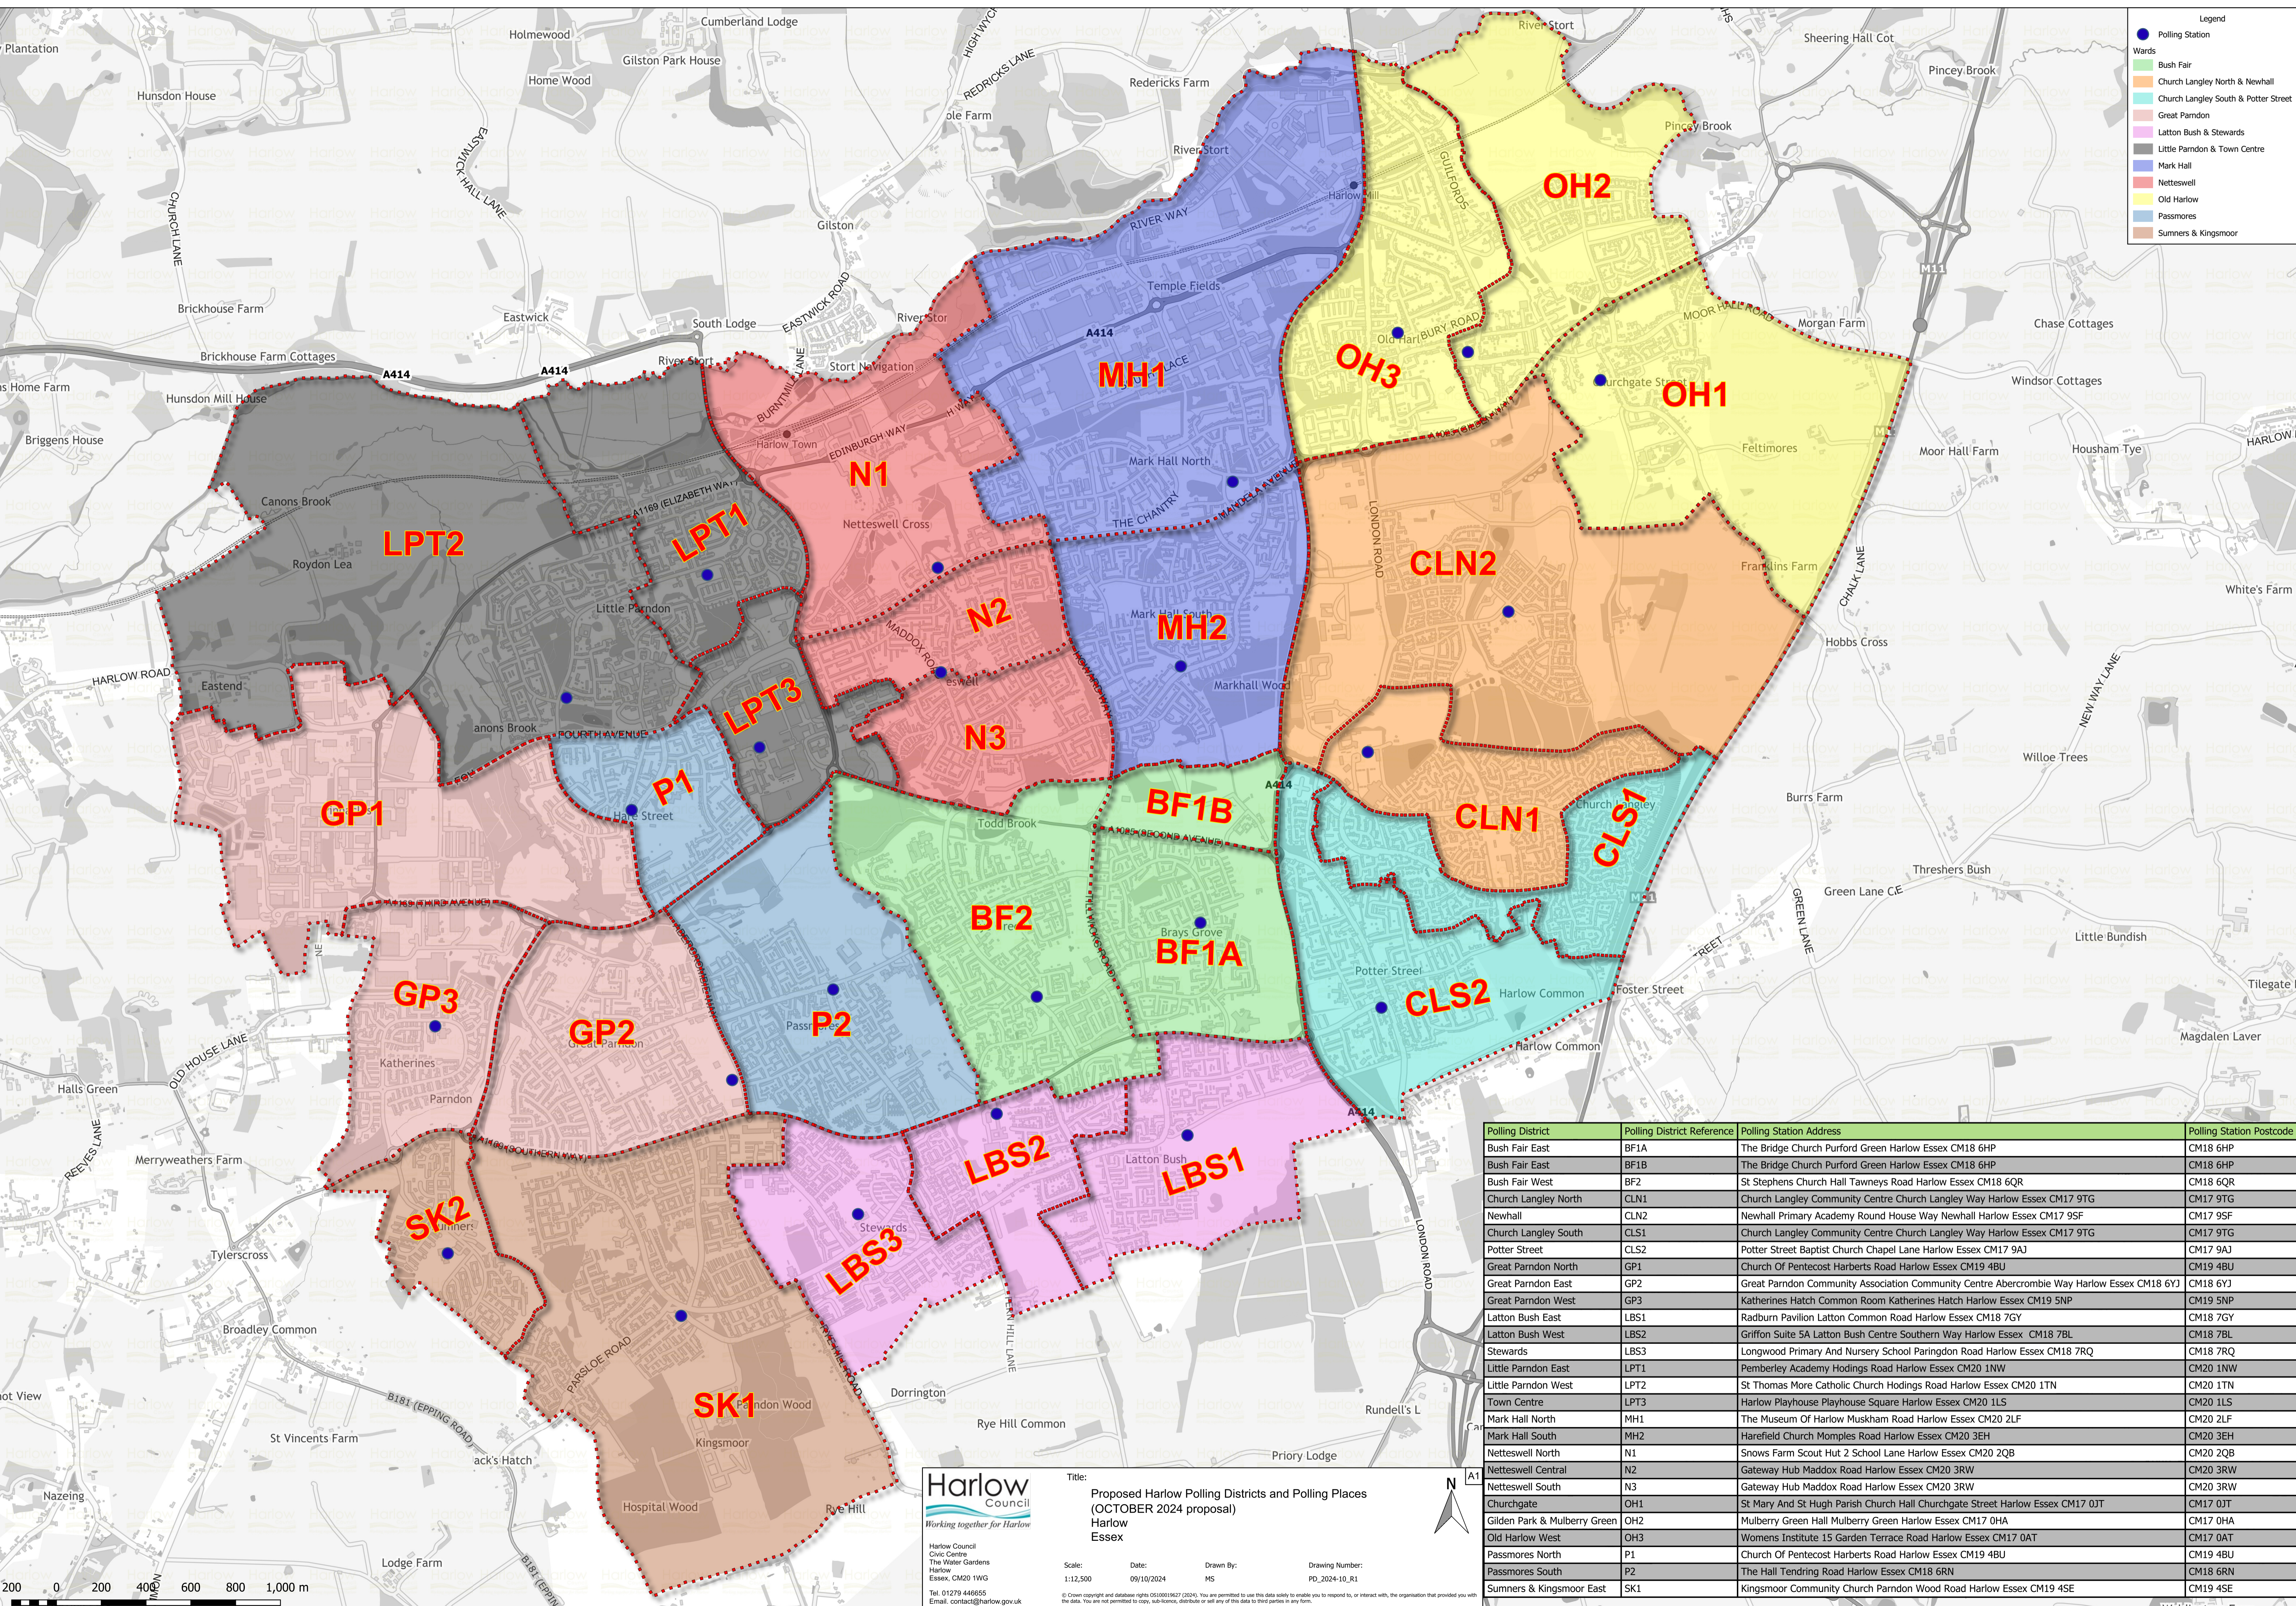

1. **Legend**
2. Polling Station
   - Wards
     - Bush Fair
     - Church Langley North & Newhall
     - Church Langley South & Potter Street
     - Great Parndon
     - Latton Bush & Stewards
     - Little Parndon & Town Centre
     - Mark Hall
     - Netteswell
     - Old Harlow
     - Passmores
     - Summers & Kingsmoor

Polling District	Polling District Reference	Polling Station Address	Polling Station Postcode
Bush Fair East	BF1A	The Bridge Church Purford Green Harlow Essex CM18 6HP	CM18 6HP
Bush Fair East	BF1B	The Bridge Church Purford Green Harlow Essex CM18 6HP	CM18 6HP
Bush Fair West	BF2	St Stephens Church Hall Tawneys Road Harlow Essex CM18 6QR	CM18 6QR
Church Langley North	CLN1	Church Langley Community Centre Church Langley Way Harlow Essex CM17 9TG	CM17 9TG
Newhall	CLN2	Newhall Primary Academy Round House Way Newhall Harlow Essex CM17 9SF	CM17 9SF
Church Langley South	CLS1	Church Langley Community Centre Church Langley Way Harlow Essex CM17 9TG	CM17 9TG
Potter Street	CLS2	Potter Street Baptist Church Chapel Lane Harlow Essex CM17 9AJ	CM17 9AJ
Great Parndon North	GP1	Church Of Pentecost Harberts Road Harlow Essex CM19 4BU	CM19 4BU
Great Parndon East	GP2	Great Parndon Community Association Community Centre Abercrombie Way Harlow Essex CM18 6YJ	CM18 6YJ
Great Parndon West	GP3	Katherines Hatch Common Room Katherines Hatch Harlow Essex CM19 5NP	CM19 5NP
Latton Bush East	LBS1	Radburn Pavilion Latton Common Road Harlow Essex CM18 7GY	CM18 7GY
Latton Bush West	LBS2	Griffon Suite 5A Latton Bush Centre Southern Way Harlow Essex CM18 7BL	CM18 7BL
Stewards	LBS3	Longwood Primary And Nursery School Paringdon Road Harlow Essex CM18 7RQ	CM18 7RQ
Little Parndon East	LPT1	Pemberley Academy Hodings Road Harlow Essex CM20 1NW	CM20 1NW
Little Parndon West	LPT2	St Thomas More Catholic Church Hodings Road Harlow Essex CM20 1TN	CM20 1TN
Town Centre	LPT3	Harlow Playhouse Playhouse Square Harlow Essex CM20 1LS	CM20 1LS
Mark Hall North	MH1	The Museum Of Harlow Muskhams Road Harlow Essex CM20 2LF	CM20 2LF
Mark Hall South	MH2	Harefield Church Momples Road Harlow Essex CM20 3EH	CM20 3EH
Netteswell North	N1	Snows Farm Scout Hut 2 School Lane Harlow Essex CM20 2QB	CM20 2QB
Netteswell Central	N2	Gateway Hub Maddox Road Harlow Essex CM20 3RW	CM20 3RW
Netteswell South	N3	Gateway Hub Maddox Road Harlow Essex CM20 3RW	CM20 3RW
Churchgate	OH1	St Mary And St Hugh Parish Church Hall Churchgate Street Harlow Essex CM17 0JT	CM17 0JT
Gilden Park & Mulberry Green	OH2	Mulberry Green Hall Mulberry Green Harlow Essex CM17 0HA	CM17 0HA
Old Harlow West	OH3	Womens Institute 15 Garden Terrace Road Harlow Essex CM17 0AT	CM17 0AT
Passmores North	P1	Church Of Pentecost Harberts Road Harlow Essex CM19 4BU	CM19 4BU
Passmores South	P2	The Hall Tending Road Harlow Essex CM18 6RN	CM18 6RN
Summers & Kingsmoor East	SK1	Kingsmoor Community Church Parndon Wood Road Harlow Essex CM19 4SE	CM19 4SE

Harlow Council
Working together for Harlow

Title: Proposed Harlow Polling Districts and Polling Places (OCTOBER 2024 proposal)
Harlow Essex

Scale: 1:12,500 Date: 09/10/2024 Drawn By: MS Drawing Number: PD_2024-10_R1