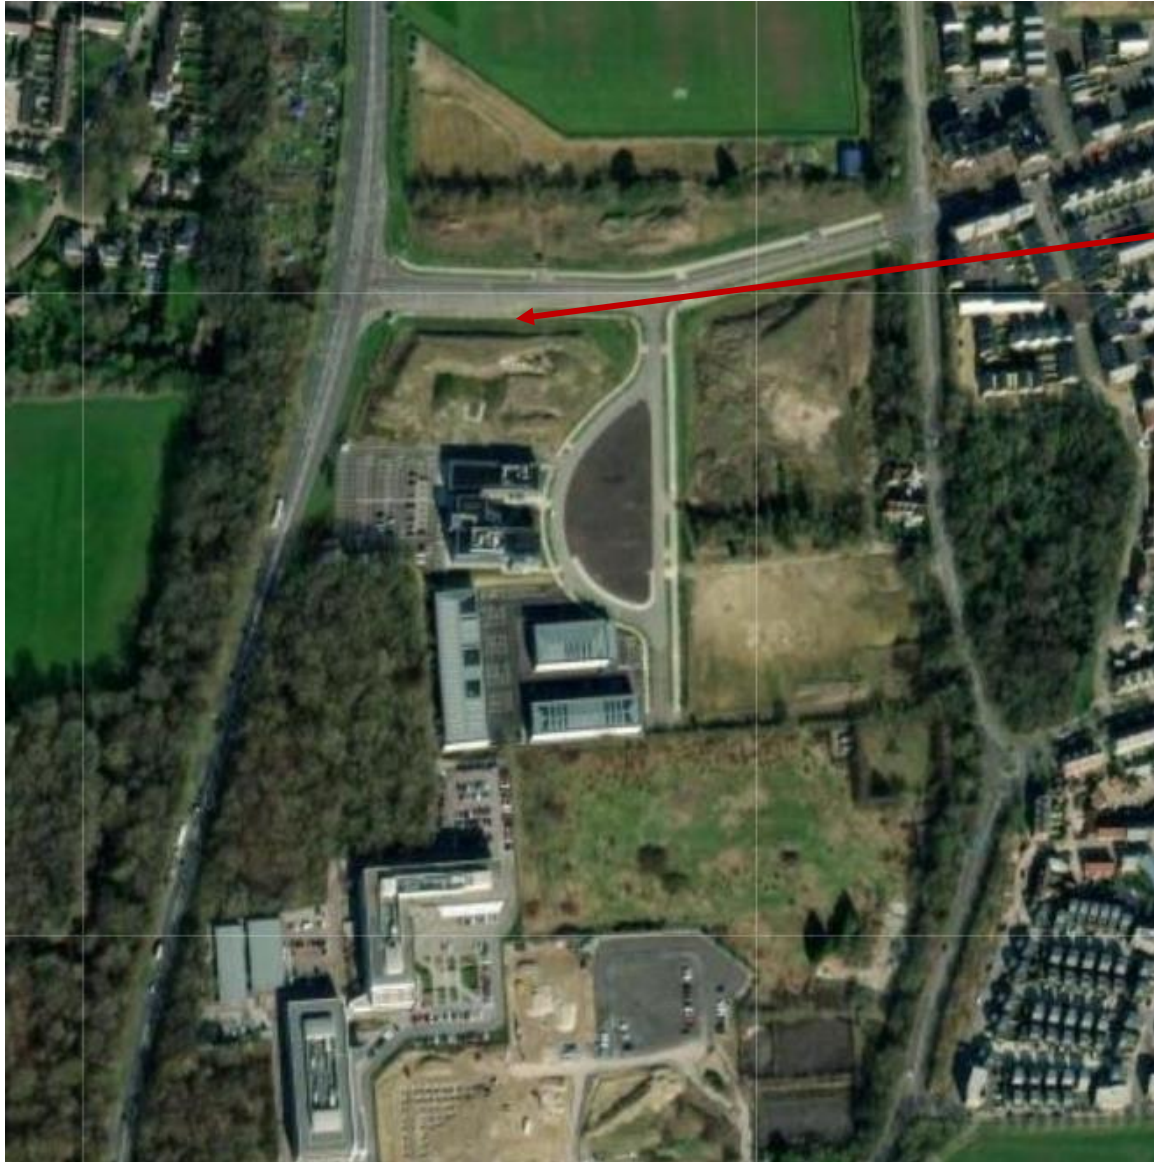

Aerial Photo

Application Site